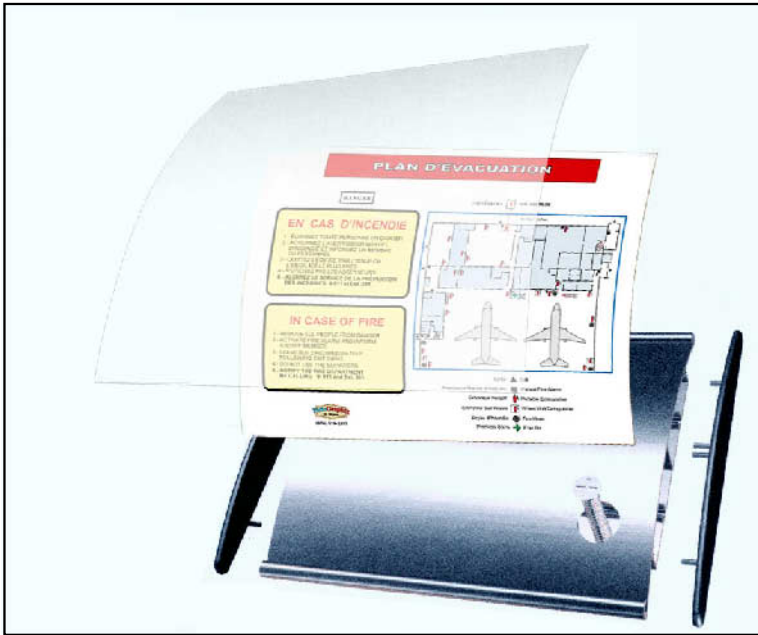

Building Evacuation Signs

Aluminum Casement

Attractive extruded aluminum frame - protective non-glare cover.
Screw fastened end caps allow for easy Evacuation Plan replacement.

Sign format options:

- PDF file delivery
- Plasticized or Laminated sign
- Engraved sign
- Extruded aluminum casement
- Photoluminescent option - "Glow-in-the-Dark"

EvacMap features:

- Floor plans redrawn to scale incorporating fire safety equipment, instructions and exit routes
- Highly accurate maps that meet fire code and building safety requirements.
- Online access to drawings for sign verification
- Wide choice of casements & design options

PictoGlow™ Evacuation Maps now visible during a blackout

What is photoluminescence (PL)?

Ambient light energy is collected and stored in harmless naturally occurring minerals. When light sources are extinguished the light energy stored in PL crystals emit light for many hours creating what is called photoluminescence. Incorporating high performance photoluminescent material in our egress systems allows safety signs and markers to be visible under normal and black-out conditions.

Aluminum or Economy Displays

Photo of PL EvacMap casement in darkness