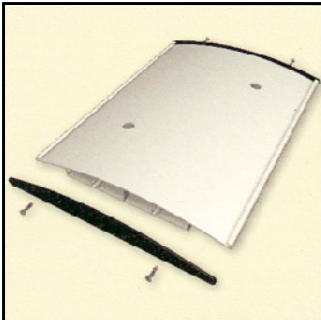

Extruded Aluminum Casements
Complete Wayfinding Signage Systems
Directory and Specialty Sign Casements

- Extruded aluminum frames
- Clear non-glare plastic cover
- Metal/plastic end-caps w/screws
- Narrow style
- Vandal resistant
- Hundreds of sizes/configurations
- Interchangeable graphics

Extruded aluminum casement with clear cover lens.

Removable end caps.

Room ID signs with custom designs and Braille.

Pylons

Wall Directories

Hidden screw mounting option.

Photoluminescent inserts - Egress and safety applications

Flag Signs

PSA mounting option.

End caps: Grey/black PVC or metal option.

Black, gold or brushed aluminum surface.