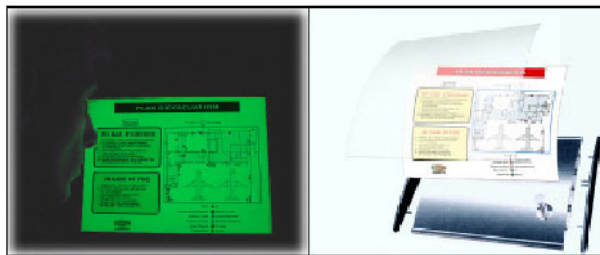

Extruded Aluminum Casements
Complete Wayfinding Signage Systems
Directory and Specialty Sign Casements

- Extruded aluminum frames
- Clear non-glare plastic cover
- Metal/plastic end-caps w/screws
- Narrow style
- Vandal resistant
- Hundreds of sizes/configurations
- Interchangeable graphics

Extruded aluminum casement with clear cover lens.

Removable end caps.

Room ID signs with custom designs and Braille.

Pylons

Wall Directories

Hidden screw mounting option.

Photoluminescent inserts - Egress and safety applications

Flag Signs

PSA mounting option.

End caps: Grey/black PVC or metal option.

Black, gold or brushed aluminum surface.