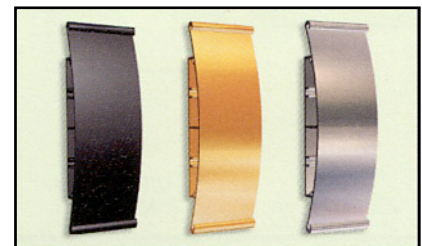

Extruded Aluminum Casements
Complete Wayfinding Signage Systems
Directory and Specialty Sign Casements

- Extruded aluminum frames
- Clear non-glare plastic cover
- Metal/plastic end-caps w/screws
- Narrow style
- Vandal resistant
- Hundreds of sizes/configurations
- Interchangeable graphics

Extruded aluminum casement with clear cover lens.

Removable end caps.

Room ID signs with custom designs and Braille.

Pylons

Wall Directories

Hidden screw mounting option.

Photoluminescent inserts - Egress and safety applications

Flag Signs

PSA mounting option.

End caps: Grey/black PVC or metal option.

Black, gold or brushed aluminum surface.