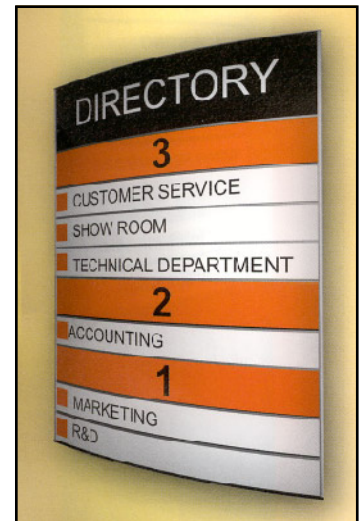

Extruded aluminum casement with clear cover lens.

Removable end caps.

Room ID signs with custom designs and Braille.

Pylons

Wall Directories

Hidden screw mounting option.

Photoluminescent inserts - Egress and safety applications