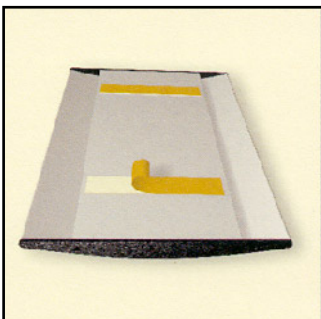

Extruded Aluminum Casements
Complete Wayfinding Signage Systems
Directory and Specialty Sign Casements

- Extruded aluminum frames
- Clear non-glare plastic cover
- Metal/plastic end-caps w/screws
- Narrow style
- Vandal resistant
- Hundreds of sizes/configurations
- Interchangeable graphics

Extruded aluminum casement with clear cover lens.

Removable end caps.

Room ID signs with custom designs and Braille.

Pylons

Wall Directories

Hidden screw mounting option.

Photoluminescent inserts - Egress and safety applications

Flag Signs

PSA mounting option.

End caps: Grey/black PVC or metal option.

Black, gold or brushed aluminum surface.