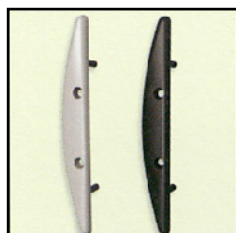

Extruded Aluminum Casements
Complete Wayfinding Signage Systems
Directory and Specialty Sign Casements

- Extruded aluminum frames
- Clear non-glare plastic cover
- Metal/plastic end-caps w/screws
- Narrow style
- Vandal resistant
- Hundreds of sizes/configurations
- Interchangeable graphics

Extruded aluminum casement with clear cover lens.

Removable end caps.

Room ID signs with custom designs and Braille.

Pylons

Wall Directories

Hidden screw mounting option.

Photoluminescent inserts - Egress and safety applications

Flag Signs

PSA mounting option.

End caps: Grey/black PVC or metal option.

Black, gold or brushed aluminum surface.